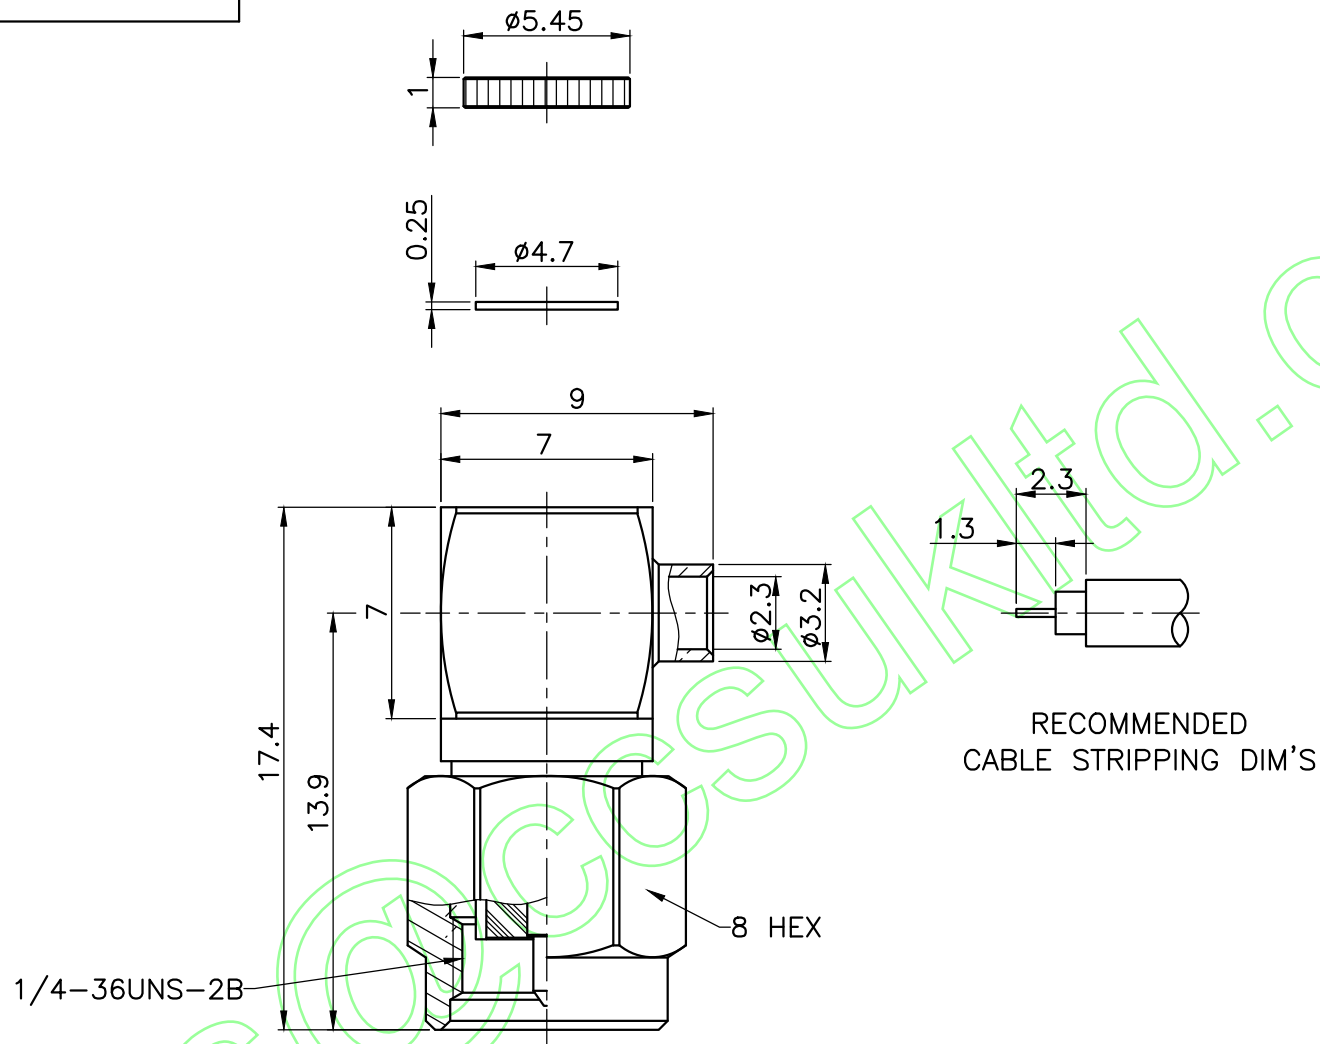

REVISIONS	
ISS	DESCRIPTION\DATE

RoHS COMPLIANT

CONNECTORS CABLES

SPECIALISTS LTD.

TITLE: SMA MALE RIGHT ANGLE
(FOR .085, RG405)

PART NO: SMAPRA085

DRAWING NO:

055

DATE: 11/21/18"

UNIT: mm

SHEET: .

SCALE: 4/1

APRD:	UNLESS OTHERWISE SPECIFIED TOLERANCES 0.5-6 = ±0.2 >6-30 = ±0.4 >30-120 = ±0.6 >120-315 = ±1 >315-1000 = ±1.6 ANGLES = ±5°	CONTACT PIN	BRASS	GOLD
CHKD:		SHELL	BRASS	GOLD
DR:		GASKET	SILICONE	RED
		C RING	STAINLESS STEEL	
		INSULATOR	TEFLON	WHITE
		BODY	BRASS	GOLD
		INSULATOR COVER	DELTRIN	WHITE
		PRASS WASHER	BRASS	GOLD
NO.		DESCRIPTION	MATERIAL	FINISH